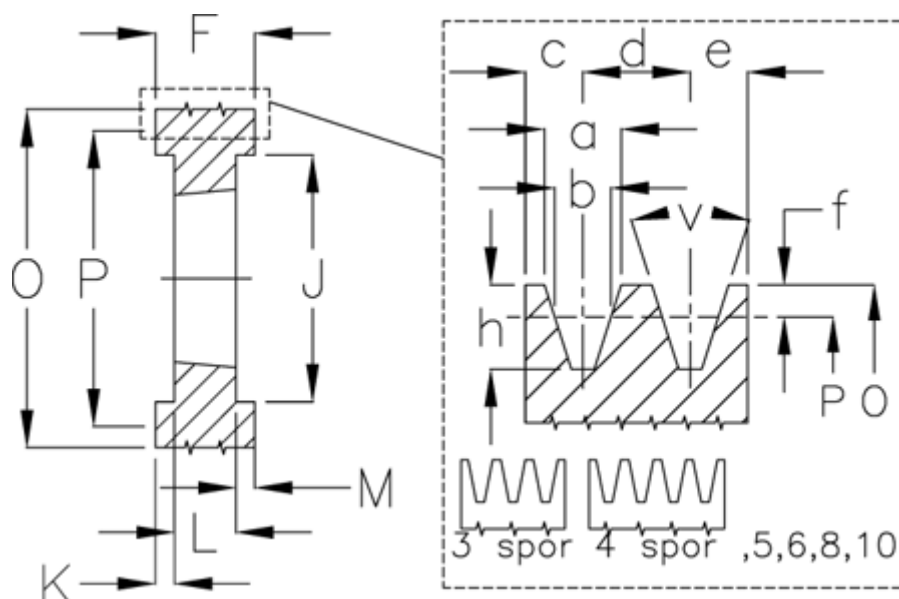

Article number: 604110015005

Description: V-belt pulley SPA 150/5 TL2517

## Measures

a	= 12.7	For bush	= 2517	O	= 155.5
b	= 11.0	h	= 13.8	P	= 150
Bush $\zeta$ max	= 60	J	= 116	Type	= SPA
c	= 10.0	K	= 17,5	v	= 38 degrees
d	= 15.0	L	= 45		
e	= 10.0	m	= 17.5		
f	= 2.8	N	= -		
F	= 80	Number of ribs	= 5		